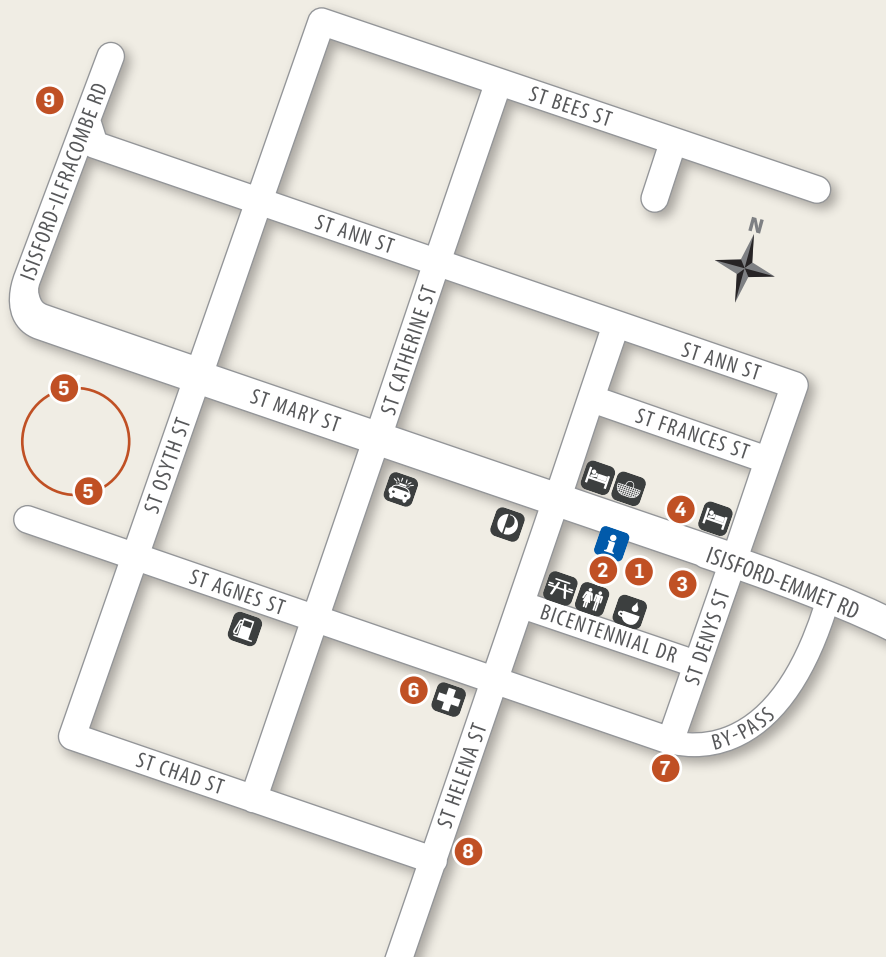

# ISISFORD

 Toilets	 Hospital
 Post Office	 General Store
 Caravan Park	 Meals
 Camping	 Picnic Area
 Accommodation	 Clean Water
 Fuel	 Dump Point
 Police	 Information

- 1 Outer Barcoo Interpretive Centre
- 2 Whitman's Memorial Museum
- 3 Historic Buildings: Hooper & Brunkhorst | Butcher | Bakery
- 4 Wases
- 5 Sporting Complex: Swimming Pool | Tennis Court | Skate Park
- 6 Isisford District Hospital Museum & Multipurpose Centre
- 7 Nature Walks and Trails
- 8 Golf Club
- 9 Big Yellowbelly Sculpture