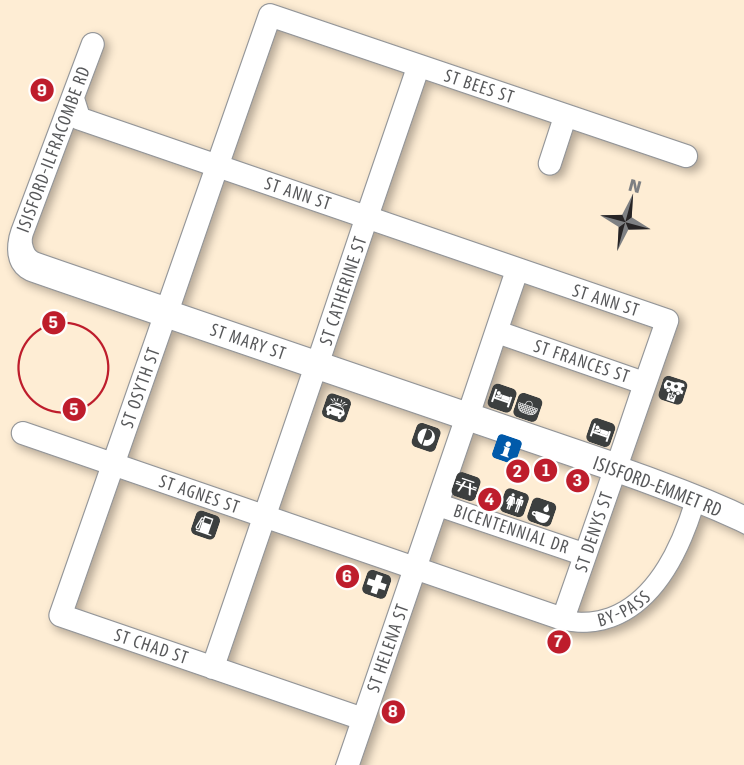

-  Toilets
-  Post Office
-  Caravan Park
-  Camping
-  Accommodation
-  Fuel
-  Police
-  Hospital
-  General Store
-  Meals
-  Picnic Area
-  Clean Water
-  Dump Point
-  Information

- 1** Outer Barcoo Interpretive Centre
- 2** Whitman's Memorial Museum
- 3** Historic Buildings: Hooper & Brunkhorst | Butcher | Bakery
- 4** The old Isis Downs Workshop
- 5** Sporting Complex: Swimming Pool | Tennis Court | Skate Park
- 6** Isisford District Hospital Museum & Multipurpose Centre
- 7** Nature Walks and Trails
- 8** Golf Club
- 9** Big Yellowbelly Sculpture